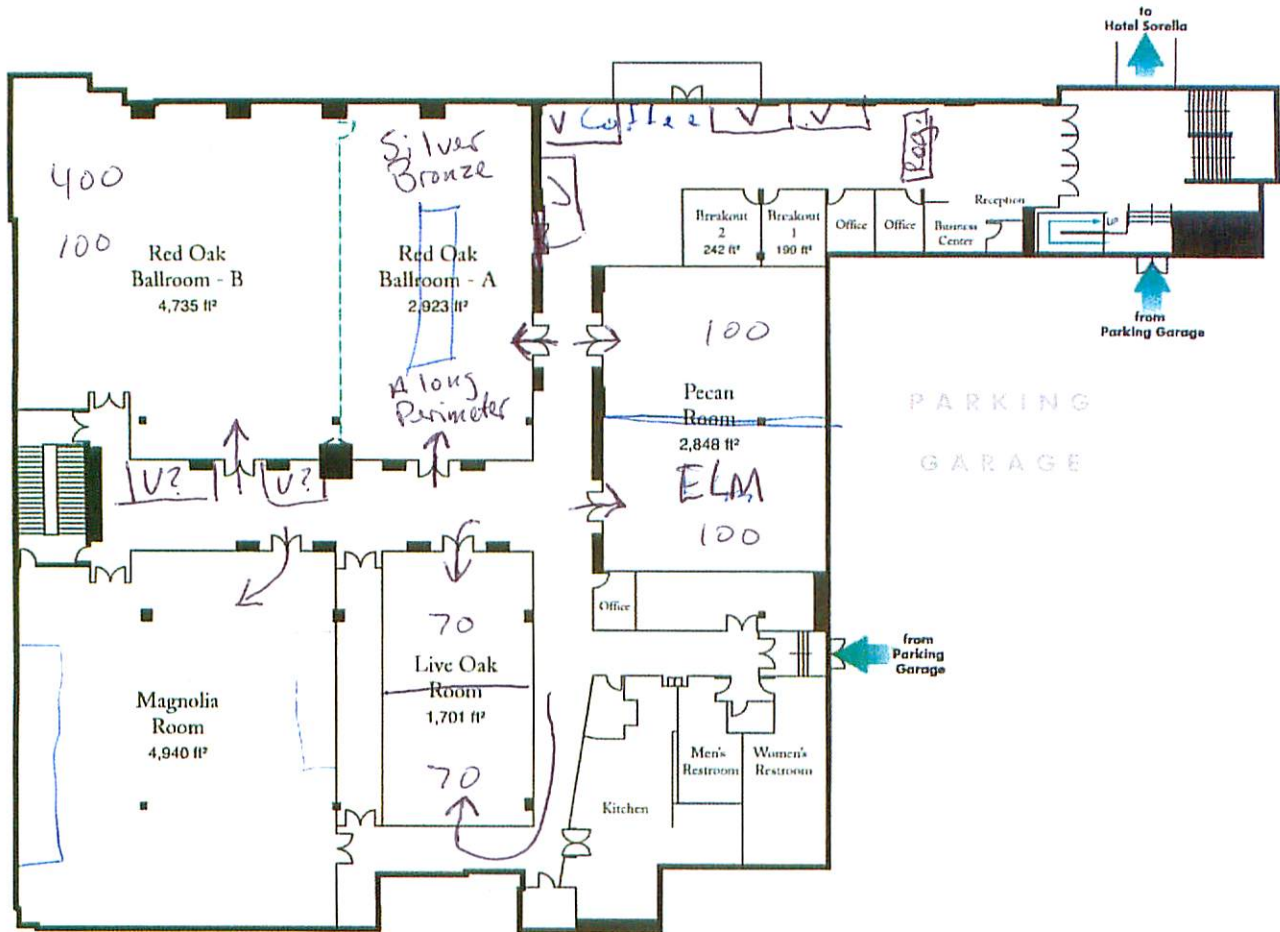

# SPACE CONFIGURATION - HOUSTON/CITYCENTRE

Houston/CC	Sq. Ft.	Room Dimensions	Theatre	Classroom	Rounds 60" 8 per	Rounds 72" 10 per	Semi Circle 5 per	U-Shape
Red Oak Ballroom - A-B	7,658	106 x 74	638	382	448	430	280	120
Red Oak Ballroom - A	2,923	40 x 74	244	146	168	160	105	60
Red Oak Ballroom - B	4,735	66 x 70	395	236	280	260	175	98
Pecan	2,848	46 x 60	237	142	168	160	105	60
Live Oak	1,701	30 x 56	142	86	104	90	65	36
Magnolia	4,940	76 x 65	412	248	288	270	180	102